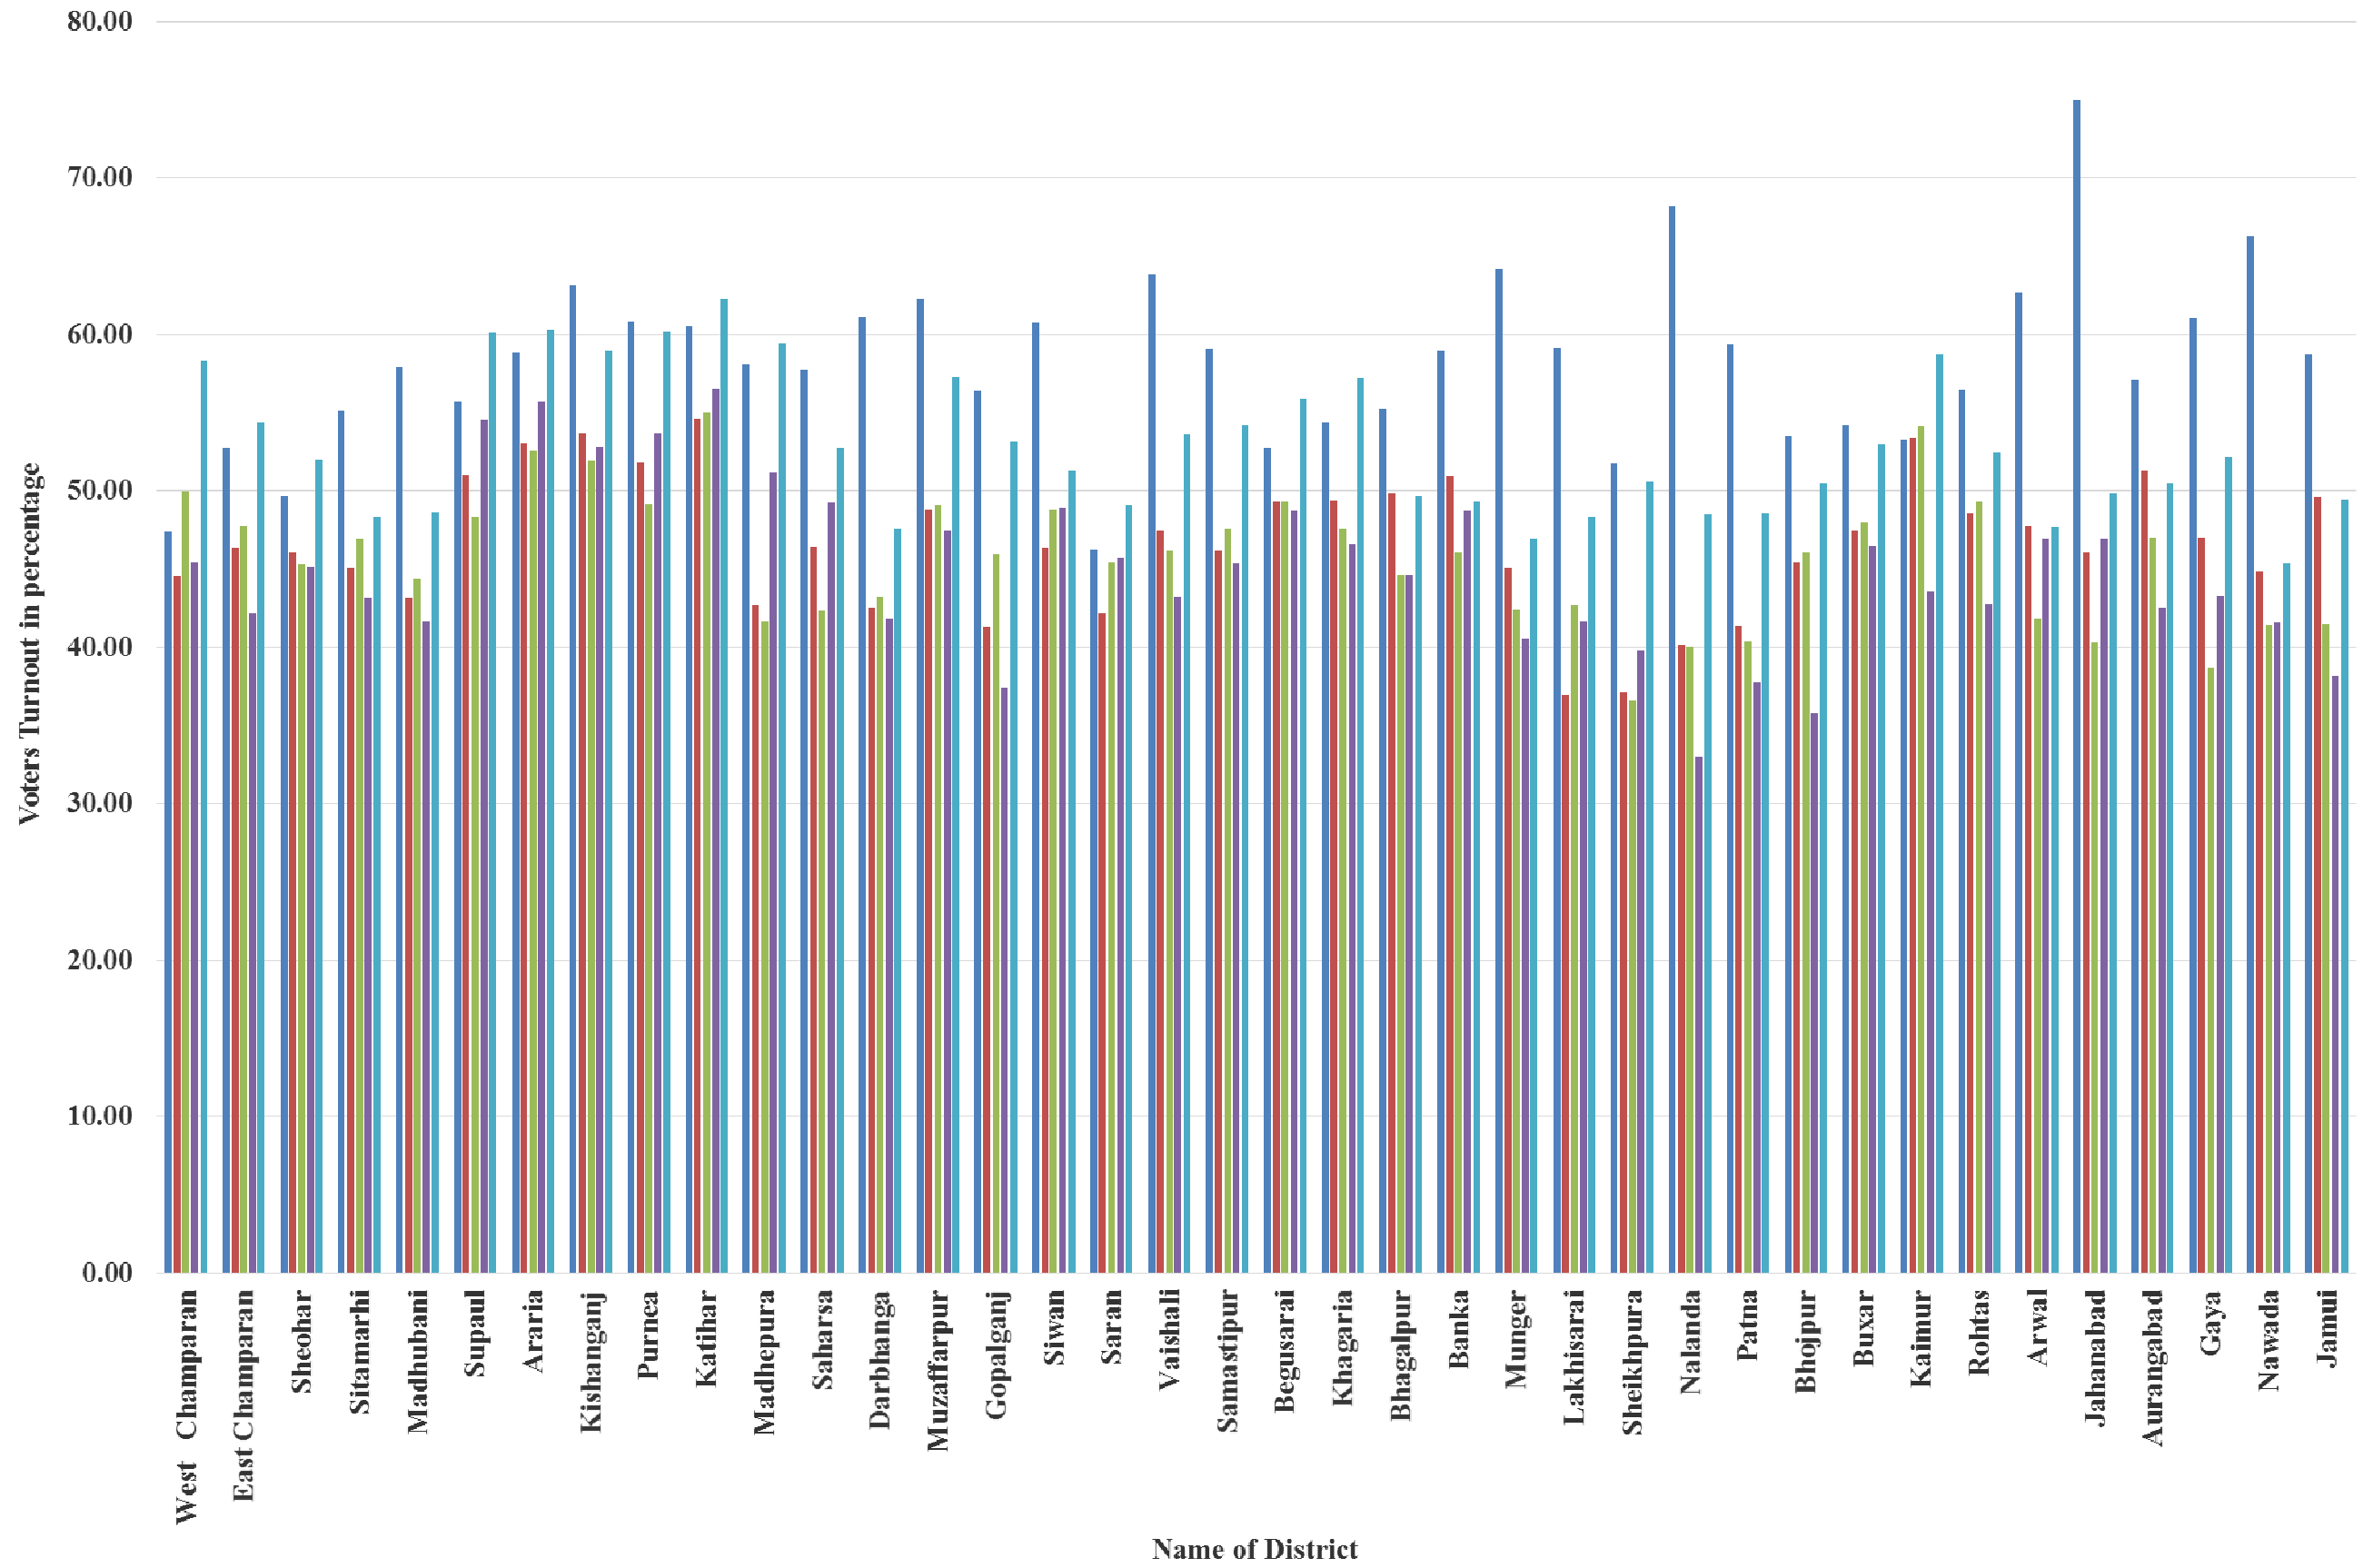

District-wise Comparative Chart of Voters Turnout in last four Elections

■ Lok Sabha Election, 2004 
 ■ Assembly Election, 2005 (Feb.-March) 
 ■ Bihar Assembly General Election 2005 (Oct. - Nov.) 
 ■ Lok Sabha General Election, 2009 
 ■ Bihar Assembly General Election 2010